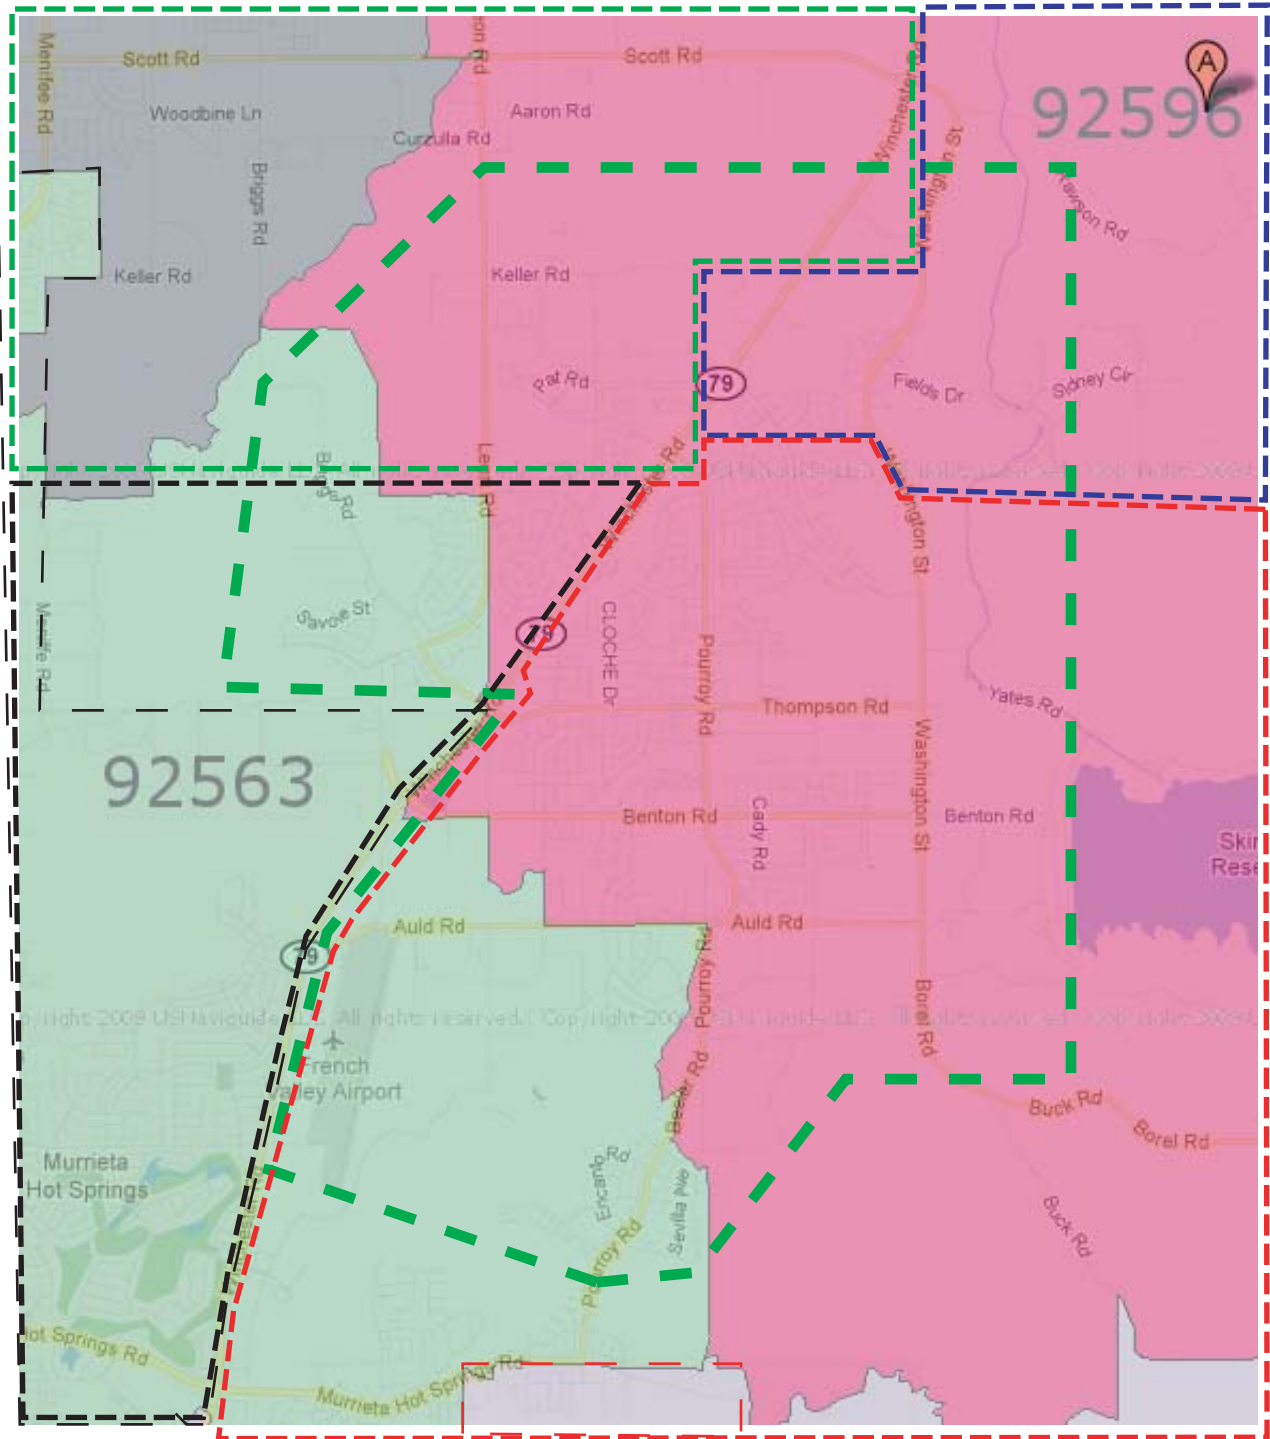

The French Valley area of Winchester & Murrieta California

- - - - - French Valley
- - - - - Hemet Unified School District
- - - - - Murrieta City Limits
- - - - - Temecula Valley USD
- - - - - Temecula City Limits
- - - - - Murrieta Valley USD
- - - - - Menifee/Perris